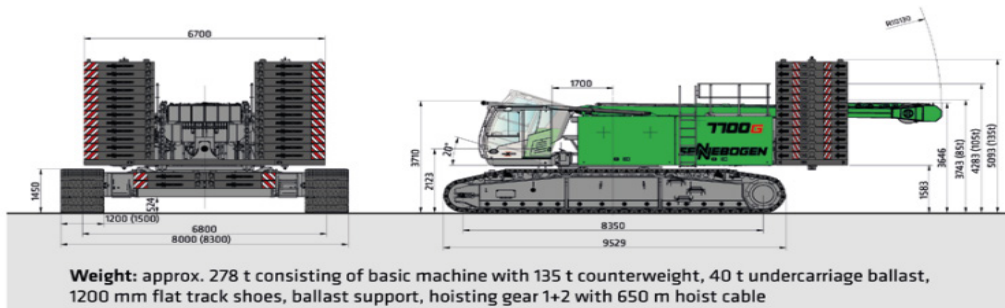

The Sennebogen 7700 convinces with high performance and very compact design. Lifting capacities up to 300 tonnes are possible thanks to its particularly solid boom and jib system. Neptune Marine offers turnkey crawler cranes, available for charter on various pontoons.

## Sennebogen 7700 | Crawler crane

INFORMATION	
BRAND	Sennebogen
TYPE	7700
BOOM LENGTH	18,7- 63,5
AUXILIARY JIB	20 ton
WINCHES	2x 28 mm
LINE PULL	2x 15 ton
ENGINE	321 kW Tier IV
OPERATING WEIGHT	300
FEATURES	
A/C	Yes
SELF-ERECT	Yes
FREE-FALL ON WINCHES	Yes
CAMERA	Yes
TRACKS	Flat pads tractor type 155 mm

 135 t 40 t Boom radius [m]	Boom length [m]													
	18.7	24.3	29.9	35.5	41.1	46.7	52.3	57.9	63.5	69.1	74.7	80.3	85.9	91.5
5.0														
6.0														
7.0						180.4								
8.0					198.6	177.1	158.0	130.1						
9.0				185.5	186.8	174.2	155.1	127.9	112.7	97.9				
10.0			170.5	169.9	166.5	158.3	150.4	125.9	110.7	96.0	79.6			
12.0		142.9	142.2	140.9	136.3	130.4	124.6	119.4	107.3	92.6	76.5	64.9	55.2	48.0
14.0	122.7	122.3	121.6	118.3	115.0	110.5	105.9	101.9	97.8	89.7	73.9	62.9	53.0	45.5
16.0	104.3	104.0	103.4	101.7	99.1	95.5	91.8	88.4	85.0	81.9	71.7	61.2	51.1	43.4
18.0	88.8	88.6	88.0	87.4	86.7	83.8	80.6	77.8	74.9	72.3	69.5	59.7	49.4	41.6
20.0		76.8	76.3	75.7	75.0	74.4	71.6	69.2	66.7	64.4	61.9	58.4	47.9	40.0
24.0			59.7	59.1	58.4	57.9	57.1	56.1	54.0	52.2	50.2	48.4	45.4	37.5
28.0			48.4	47.9	47.1	46.7	45.9	45.3	44.5	43.3	41.5	40.0	38.3	35.7
32.0				39.8	39.1	38.6	37.8	37.2	36.4	35.7	34.9	33.5	32.0	30.6
36.0					32.9	32.5	31.7	31.1	30.3	29.7	28.8	28.1	26.9	25.7
40.0						27.7	26.9	26.3	25.5	24.9	24.1	23.4	22.5	21.6
44.0							23.1	22.5	21.7	21.1	20.2	19.5	18.7	18.0
48.0								19.3	18.5	17.9	17.1	16.4	15.5	14.8
52.0								16.7	15.9	15.2	14.4	13.8	12.9	12.2
56.0									13.6	13.0	12.2	11.5	10.7	10.0
60.0										11.0	10.2	9.6	8.7	8.0
64.0											8.5	7.9	7.0	6.4
68.0												6.4	5.6	4.9
Number of falls	9	11	13	14	15	14	12	10	9	7	6	5	4	4