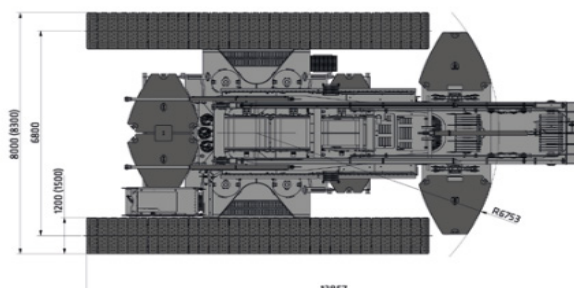

The Sennebogen 7700 convinces with high performance and very compact design. Lifting capacities up to 300 tonnes are possible thanks to its particularly solid boom and jib system. Neptune Marine offers turnkey crawler cranes, available for charter on various pontoons.

## Sennebogen 7700 | Crawler crane

INFORMATION	
BRAND	Sennebogen
TYPE	7700
BOOM LENGTH	18,7- 63,5
AUXILIARY JIB	20 ton
WINCHES	2x 28 mm
LINE PULL	2x 15 ton
ENGINE	321 kW Tier IV
OPERATING WEIGHT	300
FEATURES	
A/C	Yes
SELF-ERECT	Yes
FREE-FALL ON WINCHES	Yes
CAMERA	Yes
TRACKS	Flat pads tractor type 155 mm

 135 t 40 t Boom radius [m]	Boom length [m]													
	18.7	24.3	29.9	35.5	41.1	46.7	52.3	57.9	63.5	69.1	74.7	80.3	85.9	91.5
5.0														
6.0														
7.0						180.4								
8.0					198.6	177.1	158.0	130.1						
9.0				185.5	186.8	174.2	155.1	127.9	112.7	97.9				
10.0			170.5	169.9	166.5	158.3	150.4	125.9	110.7	96.0	79.6			
12.0		142.9	142.2	140.9	136.3	130.4	124.6	119.4	107.3	92.6	76.5	64.9	55.2	48.0
14.0	122.7	122.3	121.6	118.3	115.0	110.5	105.9	101.9	97.8	89.7	73.9	62.9	53.0	45.5
16.0	104.3	104.0	103.4	101.7	99.1	95.5	91.8	88.4	85.0	81.9	71.7	61.2	51.1	43.4
18.0	88.8	88.6	88.0	87.4	86.7	83.8	80.6	77.8	74.9	72.3	69.5	59.7	49.4	41.6
20.0		76.8	76.3	75.7	75.0	74.4	71.6	69.2	66.7	64.4	61.9	58.4	47.9	40.0
24.0			59.7	59.1	58.4	57.9	57.1	56.1	54.0	52.2	50.2	48.4	45.4	37.5
28.0			48.4	47.9	47.1	46.7	45.9	45.3	44.5	43.3	41.5	40.0	38.3	35.7
32.0				39.8	39.1	38.6	37.8	37.2	36.4	35.7	34.9	33.5	32.0	30.6
36.0					32.9	32.5	31.7	31.1	30.3	29.7	28.8	28.1	26.9	25.7
40.0						27.7	26.9	26.3	25.5	24.9	24.1	23.4	22.5	21.6
44.0							23.1	22.5	21.7	21.1	20.2	19.5	18.7	18.0
48.0								19.3	18.5	17.9	17.1	16.4	15.5	14.8
52.0								16.7	15.9	15.2	14.4	13.8	12.9	12.2
56.0									13.6	13.0	12.2	11.5	10.7	10.0
60.0										11.0	10.2	9.6	8.7	8.0
64.0											8.5	7.9	7.0	6.4
68.0												6.4	5.6	4.9
Number of falls	9	11	13	14	15	14	12	10	9	7	6	5	4	4