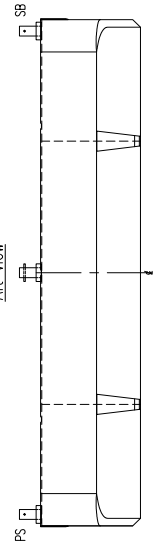

GENERAL	
IMO NR.	9595096
CALL SIGN	N/A
YEAR BUILT	2010
HOME PORT	Aalst
CLASSIFICATION	Bureau Veritas    HULL-pontoon Unrestricted Navigation Unmanned Towing

DIMENSIONS		
LENGTH O.A.	75,00	meter
BREADTH MLD.	23,50	meter
DEPTH AT SIDE	4,50	meter
DRAUGHT MAX	3,50	meter
DRAUGHT MIN	0,70	meter
CAPACITY		
GROSS TONNAGE	2076	ton
NET TONNAGE	622	ton
LIGHT SHIPWEIGHT	1067	ton
CARGO CAPACITY	4871	ton
DECK LOAD	15	ton m <sup>2</sup>
CONSTRUCTION		
DECK PLATE THICKNESS	14	mm
SHEERSTRAKE THICKNESS	25	mm
NUMBER OF COMPARTMENTS	18 void/ballast spaces	

STANDARD OUTFITTING	
BOLLARDS	6 x double bollards 2 x single bollards
MANHOLES	Flush type manholes
TOWING BRACKETS	4 x towing brackets SWL 200 t at the bow
FAIRLEADS	4 x pieces SWL 200 ton
LADDERS	2 x PS side 2 x SB side
SPUDHOLES	2 x at PS side
BALLAST SYSTEM	Handmanual ballast system
OPTIONS	
TOWING ARRANGEMENT	Towing bridle with chains and emergency towing arrangement
DECK EQUIPMENT	Various of all kind and different deck equipment; cranes, winches, power-packs, accommodation units ect
SPUD HANDLING ARRANGEMENT	Spuds leg lifting cylinders, including stand diesel driven hydraulic power unit (HPU)
RO-RO RAMPS	Winch operated or hydraulic

Deck plan

Side view

Front view

Aft view