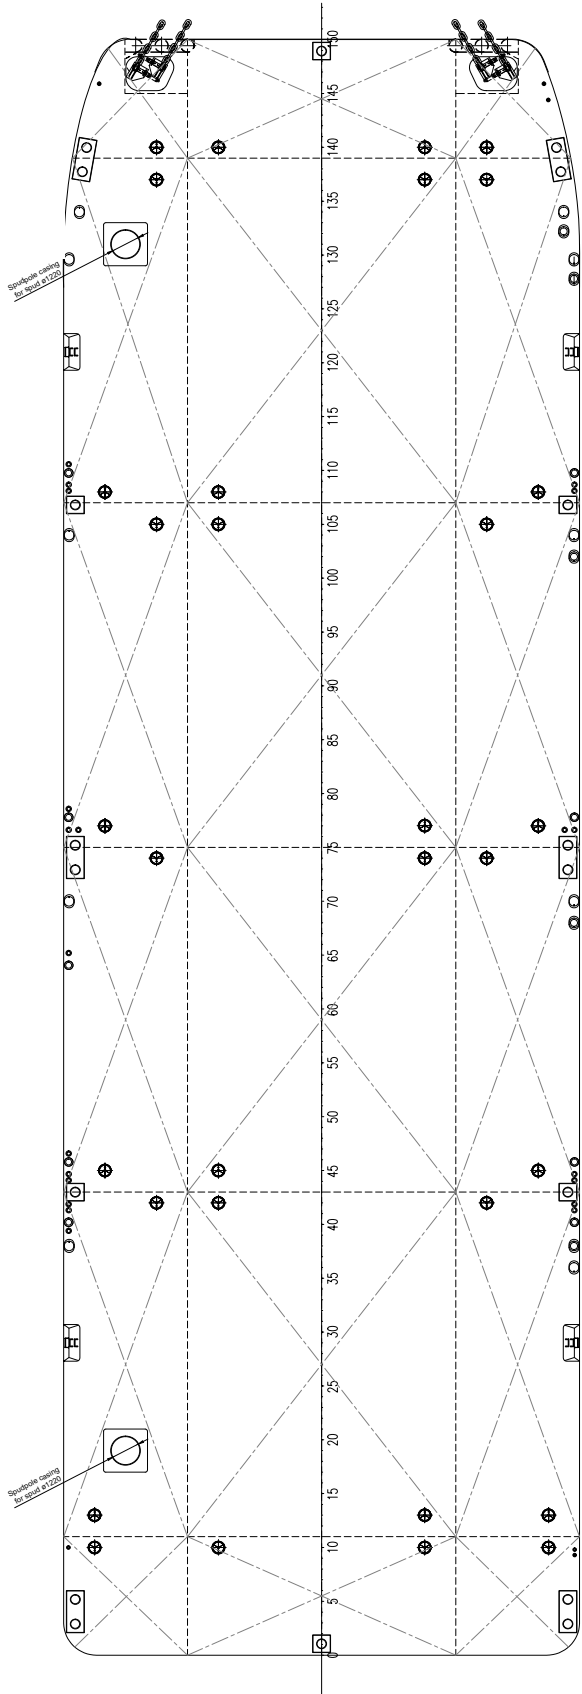

GENERAL	
IMO NR.	9595096
CALL SIGN	N/A
YEAR BUILT	2010
HOME PORT	Aalst
CLASSIFICATION	Bureau Veritas    HULL-pontoon Unrestricted Navigation Unmanned Towing

DIMENSIONS		
LENGTH O.A.	75,00	meter
BREADTH MLD.	23,50	meter
DEPTH AT SIDE	4,50	meter
DRAUGHT MAX	3,50	meter
DRAUGHT MIN	0,70	meter
CAPACITY		
GROSS TONNAGE	2076	ton
NET TONNAGE	622	ton
LIGHT SHIPWEIGHT	1067	ton
CARGO CAPACITY	4871	ton
DECK LOAD	15	ton m <sup>2</sup>
CONSTRUCTION		
DECK PLATE THICKNESS	14	mm
SHEERSTRAKE THICKNESS	25	mm
NUMBER OF COMPARTMENTS	18 void/ballast spaces	

STANDARD OUTFITTING	
BOLLARDS	6 x double bollards 2 x single bollards
MANHOLES	Flush type manholes
TOWING BRACKETS	4 x towing brackets SWL 200 t at the bow
FAIRLEADS	4 x pieces SWL 200 ton
LADDERS	2 x PS side 2 x SB side
SPUDHOLES	2 x at PS side
BALLAST SYSTEM	Handmanual ballast system
OPTIONS	
TOWING ARRANGEMENT	Towing bridle with chains and emergency towing arrangement
DECK EQUIPMENT	Various of all kind and different deck equipment; cranes, winches, power-packs, accommodation units ect
SPUD HANDLING ARRANGEMENT	Spuds leg lifting cylinders, including stand diesel driven hydraulic power unit (HPU)
RO-RO RAMPS	Winch operated or hydraulic

Deck plan

Side view

Front view

Aft view