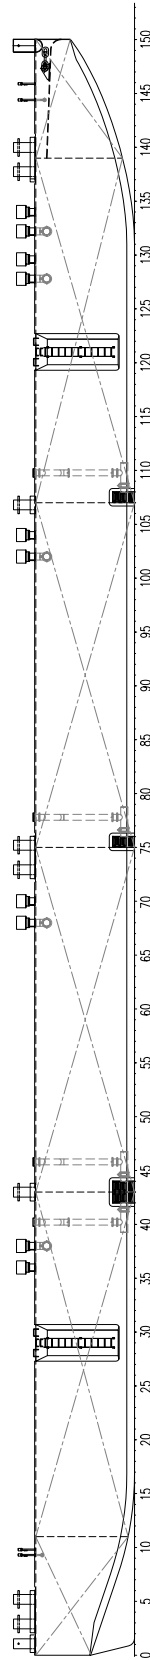

GENERAL	
IMO NR.	9595096
CALL SIGN	N/A
YEAR BUILT	2010
HOME PORT	Aalst
CLASSIFICATION	Bureau Veritas    HULL-pontoon Unrestricted Navigation Unmanned Towing

DIMENSIONS		
LENGTH O.A.	75,00	meter
BREADTH MLD.	23,50	meter
DEPTH AT SIDE	4,50	meter
DRAUGHT MAX	3,50	meter
DRAUGHT MIN	0,70	meter
CAPACITY		
GROSS TONNAGE	2076	ton
NET TONNAGE	622	ton
LIGHT SHIPWEIGHT	1067	ton
CARGO CAPACITY	4871	ton
DECK LOAD	15	ton m <sup>2</sup>
CONSTRUCTION		
DECK PLATE THICKNESS	14	mm
SHEERSTRAKE THICKNESS	25	mm
NUMBER OF COMPARTMENTS	18 void/ballast spaces	

STANDARD OUTFITTING	
BOLLARDS	6 x double bollards 2 x single bollards
MANHOLES	Flush type manholes
TOWING BRACKETS	4 x towing brackets SWL 200 t at the bow
FAIRLEADS	4 x pieces SWL 200 ton
LADDERS	2 x PS side 2 x SB side
SPUDHOLES	2 x at PS side
BALLAST SYSTEM	Handmanual ballast system
OPTIONS	
TOWING ARRANGEMENT	Towing bridle with chains and emergency towing arrangement
DECK EQUIPMENT	Various of all kind and different deck equipment; cranes, winches, power-packs, accommodation units ect
SPUD HANDLING ARRANGEMENT	Spuds leg lifting cylinders, including stand diesel driven hydraulic power unit (HPU)
RO-RO RAMPS	Winch operated or hydraulic

Deck plan

Side view

Front view

Aft view