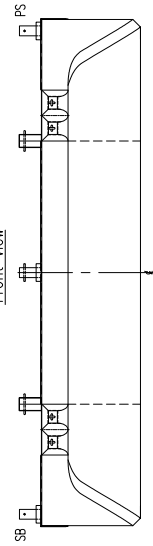

GENERAL	
IMO NR.	9595096
CALL SIGN	N/A
YEAR BUILT	2010
HOME PORT	Aalst
CLASSIFICATION	Bureau Veritas    HULL-pontoon Unrestricted Navigation Unmanned Towing

DIMENSIONS		
LENGTH O.A.	75,00	meter
BREADTH MLD.	23,50	meter
DEPTH AT SIDE	4,50	meter
DRAUGHT MAX	3,50	meter
DRAUGHT MIN	0,70	meter
CAPACITY		
GROSS TONNAGE	2076	ton
NET TONNAGE	622	ton
LIGHT SHIPWEIGHT	1067	ton
CARGO CAPACITY	4871	ton
DECK LOAD	15	ton m <sup>2</sup>
CONSTRUCTION		
DECK PLATE THICKNESS	14	mm
SHEERSTRAKE THICKNESS	25	mm
NUMBER OF COMPARTMENTS	18 void/ballast spaces	

STANDARD OUTFITTING	
BOLLARDS	6 x double bollards 2 x single bollards
MANHOLES	Flush type manholes
TOWING BRACKETS	4 x towing brackets SWL 200 t at the bow
FAIRLEADS	4 x pieces SWL 200 ton
LADDERS	2 x PS side 2 x SB side
SPUDHOLES	2 x at PS side
BALLAST SYSTEM	Handmanual ballast system
OPTIONS	
TOWING ARRANGEMENT	Towing bridle with chains and emergency towing arrangement
DECK EQUIPMENT	Various of all kind and different deck equipment; cranes, winches, power-packs, accommodation units ect
SPUD HANDLING ARRANGEMENT	Spuds leg lifting cylinders, including stand diesel driven hydraulic power unit (HPU)
RO-RO RAMPS	Winch operated or hydraulic

Deck plan

Side view

Front view

Aft view