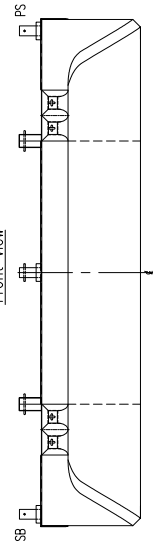

## EuroPontoon 7524 | NP 585

DIMENSIONS		
LENGTH O.A.	75,00	meter
BREADTH MLD.	23,50	meter
DEPTH AT SIDE	4,50	meter
DRAUGHT MAX	3,50	meter
DRAUGHT MIN	0,70	meter
CAPACITY		
GROSS TONNAGE	2076	ton
NET TONNAGE	622	ton
LIGHT SHIPWEIGHT	1067	ton
CARGO CAPACITY	4871	ton
DECK LOAD	15	ton m <sup>2</sup>
CONSTRUCTION		
DECK PLATE THICKNESS	14	mm
SHEERSTRAKE THICKNESS	25	mm
NUMBER OF COMPARTMENTS	18 void/ballast spaces	

STANDARD OUTFITTING	
BOLLARDS	6 x double bollards 2 x single bollards
MANHOLES	Flush type manholes
TOWING BRACKETS	4 x towing brackets SWL 200 t at the bow
FAIRLEADS	4 x pieces SWL 200 ton
LADDERS	2 x PS side 2 x SB side
SPUDHOLES	2 x at PS side
BALLAST SYSTEM	Handmanual ballast system
OPTIONS	
TOWING ARRANGEMENT	Towing bridle with chains and emergency towing arrangement
DECK EQUIPMENT	Various of all kind and different deck equipment; cranes, winches, power-packs, accommodation units ect
SPUD HANDLING ARRANGEMENT	Spuds leg lifting cylinders, including stand diesel driven hydraulic power unit (HPU)
RO-RO RAMPS	Winch operated or hydraulic

Deck plan

Side view

Front view

Aft view