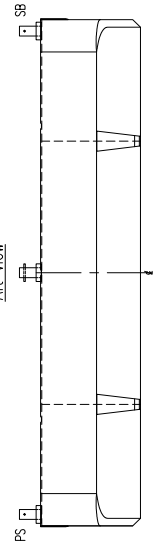

## EuroPontoon 7524 | NP 585

DIMENSIONS		
LENGTH O.A.	75,00	meter
BREADTH MLD.	23,50	meter
DEPTH AT SIDE	4,50	meter
DRAUGHT MAX	3,50	meter
DRAUGHT MIN	0,70	meter
CAPACITY		
GROSS TONNAGE	2076	ton
NET TONNAGE	622	ton
LIGHT SHIPWEIGHT	1067	ton
CARGO CAPACITY	4871	ton
DECK LOAD	15	ton m <sup>2</sup>
CONSTRUCTION		
DECK PLATE THICKNESS	14	mm
SHEERSTRAKE THICKNESS	25	mm
NUMBER OF COMPARTMENTS	18 void/ballast spaces	

STANDARD OUTFITTING	
BOLLARDS	6 x double bollards 2 x single bollards
MANHOLES	Flush type manholes
TOWING BRACKETS	4 x towing brackets SWL 200 t at the bow
FAIRLEADS	4 x pieces SWL 200 ton
LADDERS	2 x PS side 2 x SB side
SPUDHOLES	2 x at PS side
BALLAST SYSTEM	Handmanual ballast system
OPTIONS	
TOWING ARRANGEMENT	Towing bridle with chains and emergency towing arrangement
DECK EQUIPMENT	Various of all kind and different deck equipment; cranes, winches, power-packs, accommodation units ect
SPUD HANDLING ARRANGEMENT	Spuds leg lifting cylinders, including stand diesel driven hydraulic power unit (HPU)
RO-RO RAMPS	Winch operated or hydraulic

Deck plan

Side view

Front view

Aft view