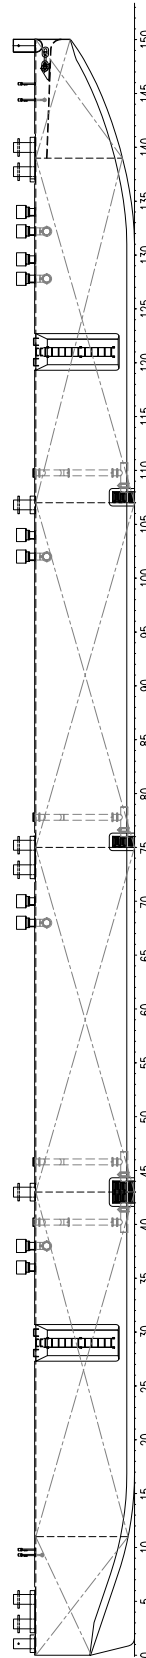

## EuroPontoon 7524 | NP 585

DIMENSIONS		
LENGTH O.A.	75,00	meter
BREADTH MLD.	23,50	meter
DEPTH AT SIDE	4,50	meter
DRAUGHT MAX	3,50	meter
DRAUGHT MIN	0,70	meter
CAPACITY		
GROSS TONNAGE	2076	ton
NET TONNAGE	622	ton
LIGHT SHIPWEIGHT	1067	ton
CARGO CAPACITY	4871	ton
DECK LOAD	15	ton m <sup>2</sup>
CONSTRUCTION		
DECK PLATE THICKNESS	14	mm
SHEERSTRAKE THICKNESS	25	mm
NUMBER OF COMPARTMENTS	18 void/ballast spaces	

Deck plan

Side view

Front view

Aft view