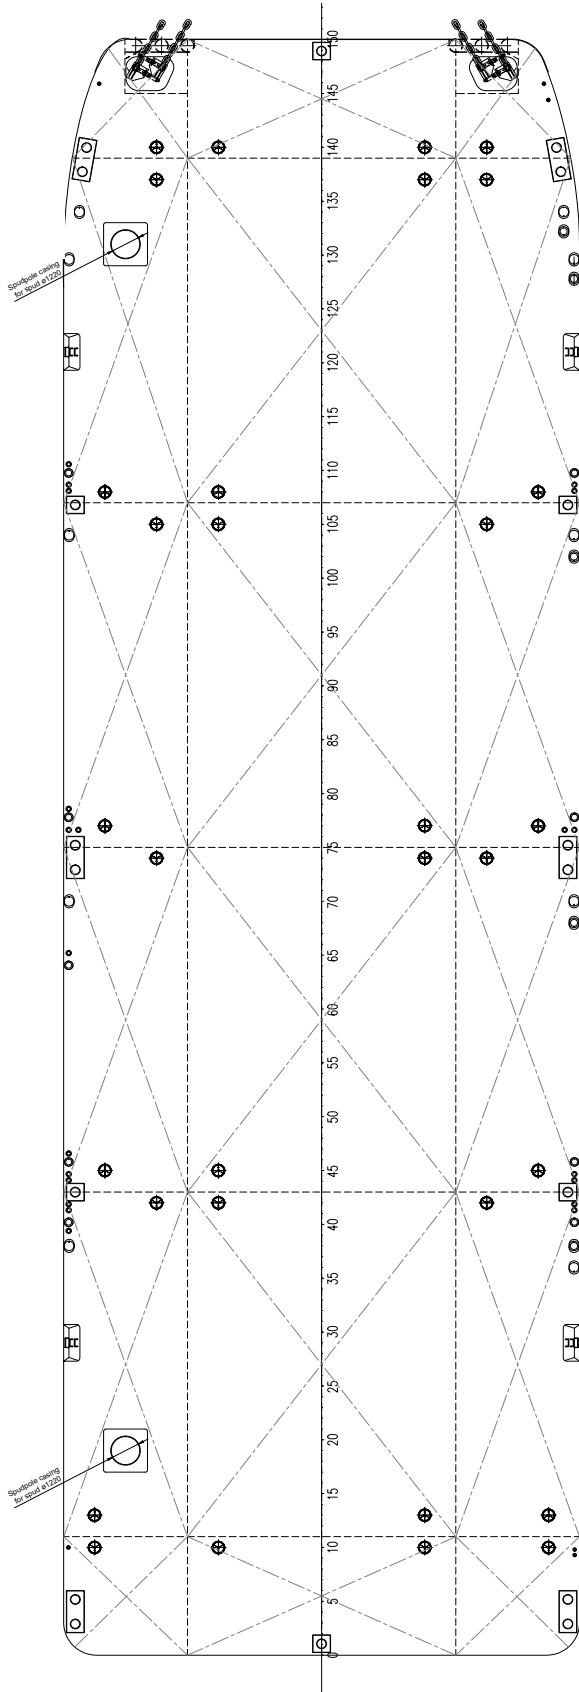

## EuroPontoon 7524 | NP 585

DIMENSIONS		
LENGTH O.A.	75,00	meter
BREADTH MLD.	23,50	meter
DEPTH AT SIDE	4,50	meter
DRAUGHT MAX	3,50	meter
DRAUGHT MIN	0,70	meter
CAPACITY		
GROSS TONNAGE	2076	ton
NET TONNAGE	622	ton
LIGHT SHIPWEIGHT	1067	ton
CARGO CAPACITY	4871	ton
DECK LOAD	15	ton m <sup>2</sup>
CONSTRUCTION		
DECK PLATE THICKNESS	14	mm
SHEERSTRAKE THICKNESS	25	mm
NUMBER OF COMPARTMENTS	18 void/ballast spaces	

STANDARD OUTFITTING	
BOLLARDS	6 x double bollards 2 x single bollards
MANHOLES	Flush type manholes
TOWING BRACKETS	4 x towing brackets SWL 200 t at the bow
FAIRLEADS	4 x pieces SWL 200 ton
LADDERS	2 x PS side 2 x SB side
SPUDHOLES	2 x at PS side
BALLAST SYSTEM	Handmanual ballast system
OPTIONS	
TOWING ARRANGEMENT	Towing bridle with chains and emergency towing arrangement
DECK EQUIPMENT	Various of all kind and different deck equipment; cranes, winches, power-packs, accommodation units ect
SPUD HANDLING ARRANGEMENT	Spuds leg lifting cylinders, including stand diesel driven hydraulic power unit (HPU)
RO-RO RAMPS	Winch operated or hydraulic

Deck plan

Side view

Front view

Aft view