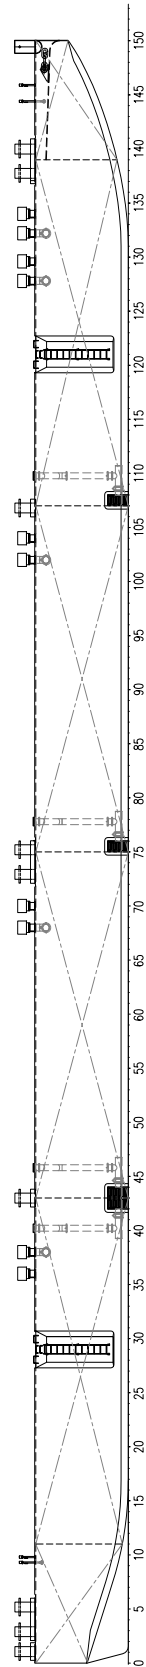

## EuroPontoon 7524 | NP 579

DIMENSIONS		
LENGTH O.A.	75,00	meter
BREADTH MLD.	23,50	meter
DEPTH AT SIDE	4,50	meter
DRAUGHT MAX	3,50	meter
DRAUGHT MIN	0,70	meter
CAPACITY		
GROSS TONNAGE	2076	ton
NET TONNAGE	622	ton
LIGHT SHIPWEIGHT	1067	ton
CARGO CAPACITY	4871	ton
DECK LOAD	15	ton m <sup>2</sup>
CONSTRUCTION		
DECK PLATE THICKNESS	14	mm
SHEERSTRAKE THICKNESS	25	mm
NUMBER OF COMPARTMENTS	18 void/ballast spaces	

Deck plan

Side view

Front view

Aft view