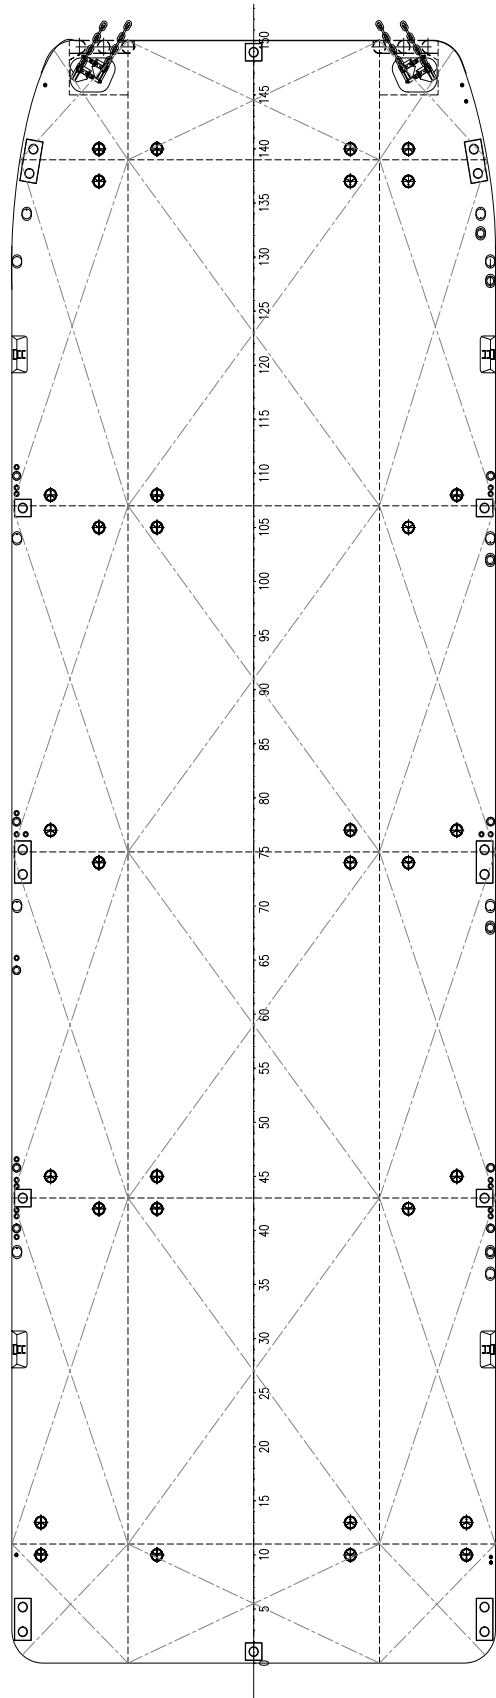

## EuroPontoon 7524 | NP 579

DIMENSIONS		
LENGTH O.A.	75,00	meter
BREADTH MLD.	23,50	meter
DEPTH AT SIDE	4,50	meter
DRAUGHT MAX	3,50	meter
DRAUGHT MIN	0,70	meter
CAPACITY		
GROSS TONNAGE	2076	ton
NET TONNAGE	622	ton
LIGHT SHIPWEIGHT	1067	ton
CARGO CAPACITY	4871	ton
DECK LOAD	15	ton m <sup>2</sup>
CONSTRUCTION		
DECK PLATE THICKNESS	14	mm
SHEERSTRAKE THICKNESS	25	mm
NUMBER OF COMPARTMENTS	18 void/ballast spaces	

Deck plan

Side view

Front view

Aft view