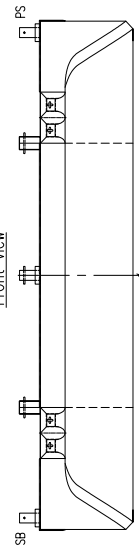

## EuroPontoon 7524 | NP 579

DIMENSIONS		
LENGTH O.A.	75,00	meter
BREADTH MLD.	23,50	meter
DEPTH AT SIDE	4,50	meter
DRAUGHT MAX	3,50	meter
DRAUGHT MIN	0,70	meter
CAPACITY		
GROSS TONNAGE	2076	ton
NET TONNAGE	622	ton
LIGHT SHIPWEIGHT	1067	ton
CARGO CAPACITY	4871	ton
DECK LOAD	15	ton m <sup>2</sup>
CONSTRUCTION		
DECK PLATE THICKNESS	14	mm
SHEERSTRAKE THICKNESS	25	mm
NUMBER OF COMPARTMENTS	18 void/ballast spaces	

STANDARD OUTFITTING	
BOLLARDS	6 x double bollards 2 x single bollards
MANHOLES	Flush type manholes
TOWING BRACKETS	4 x towing brackets SWL 200 t at the bow
FAIRLEADS	4 x pieces SWL 200 ton
LADDERS	2 x PS side 2 x SB side
BALLAST SYSTEM	Handmanual ballast system
OPTIONS	
TOWING ARRANGEMENT	Towing bridle with chains and emergency towing arrangement
DECK EQUIPMENT	Various of all kind and different deck equipment; cranes, winches, power-packs, accommodation units ect
SPUD HANDLING ARRANGEMENT	Spuds leg lifting cylinders, including stand diesel driven hydraulic power unit (HPU)
RO-RO RAMPS	Winch operated or hydraulic

Deck plan

Side view

Front view

Aft view