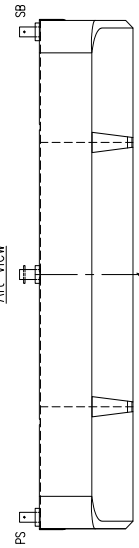

## EuroPontoon 7524 | NP 579

DIMENSIONS		
LENGTH O.A.	75,00	meter
BREADTH MLD.	23,50	meter
DEPTH AT SIDE	4,50	meter
DRAUGHT MAX	3,50	meter
DRAUGHT MIN	0,70	meter
CAPACITY		
GROSS TONNAGE	2076	ton
NET TONNAGE	622	ton
LIGHT SHIPWEIGHT	1067	ton
CARGO CAPACITY	4871	ton
DECK LOAD	15	ton m <sup>2</sup>
CONSTRUCTION		
DECK PLATE THICKNESS	14	mm
SHEERSTRAKE THICKNESS	25	mm
NUMBER OF COMPARTMENTS	18 void/ballast spaces	

STANDARD OUTFITTING	
BOLLARDS	6 x double bollards 2 x single bollards
MANHOLES	Flush type manholes
TOWING BRACKETS	4 x towing brackets SWL 200 t at the bow
FAIRLEADS	4 x pieces SWL 200 ton
LADDERS	2 x PS side 2 x SB side
BALLAST SYSTEM	Handmanual ballast system
OPTIONS	
TOWING ARRANGEMENT	Towing bridle with chains and emergency towing arrangement
DECK EQUIPMENT	Various of all kind and different deck equipment; cranes, winches, power-packs, accommodation units ect
SPUD HANDLING ARRANGEMENT	Spuds leg lifting cylinders, including stand diesel driven hydraulic power unit (HPU)
RO-RO RAMPS	Winch operated or hydraulic

Deck plan

Side view

Front view

Aft view