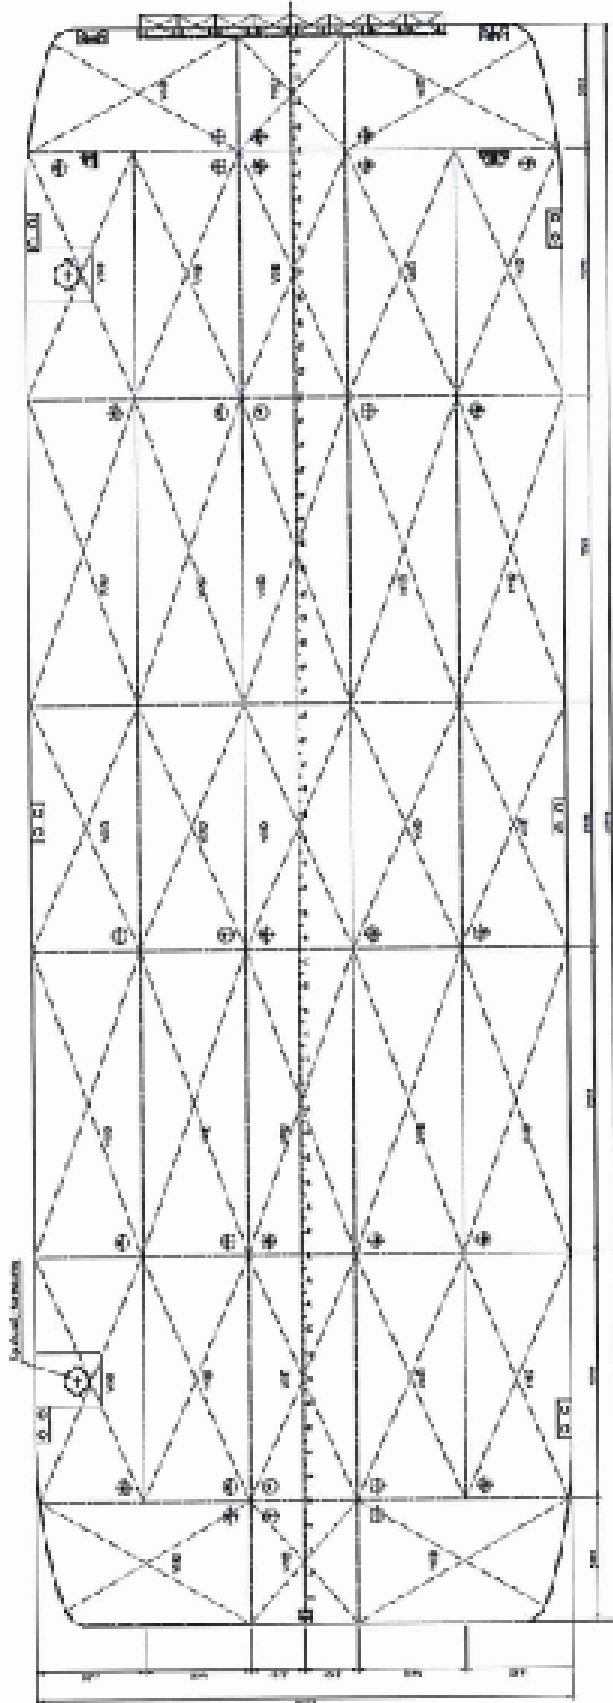

GENERAL	
IMO NR	N/A
CALL SIGN	N/A
YEAR BUILT	2026
HOME PORT	Aalst
CLASSIFICATION	Bureau Veritas    HULL Unrestricted Navigation Unmanned Towing

**EuroPontoon 6522 | NP 681**

DIMENSIONS		
LENGTH O.A.	65,00	meter
BREADTH MLD.	22,00	meter
DEPTH AT SIDE	4,00	meter
DRAUGHT MAX	3,15	meter
DRAUGHT MIN	0,00	meter
CAPACITY		
GROSS TONNAGE	0000	ton
NET TONNAGE	000	ton
LIGHT SHIPWEIGHT	800	ton
CARGO CAPACITY	3576	ton
DECK LOAD	20	ton m <sup>2</sup>
CONSTRUCTION		
DECK PLATE THICKNESS	15	mm
SHEERSTRAKE THICKNESS	25	mm
NUMBER OF COMPARTMENTS	31 void spaces	

STANDARD OUTFITTING	
BOLLARDS	6 x double bollards
MANHOLES	Flush type manholes
TOWING BRACKETS	3 x towing brackets SWL 120 t at the bow
FAIRLEADS	2 x pieces SWL 120 ton
SPUD HOLES	2 x at PS side
OPTIONS	
TOWING ARRANGEMENT	Towing bridle with chains and emergency towing arrangement
DECK EQUIPMENT	Various of all kind and different deck equipment; cranes, winches, power-packs, accommodation units ect
SPUD POLES	Spuds with a diameter of 914 mm
SPUD HANDLING ARRANGEMENT	Spuds leg lifting cylinders, including stand diesel driven hydraulic power unit (HPU)
RO-RO RAMPS	Winch operated or hydraulic
LADDERS	Boarding ladders

FRONT VIEW

PLAN VIEW