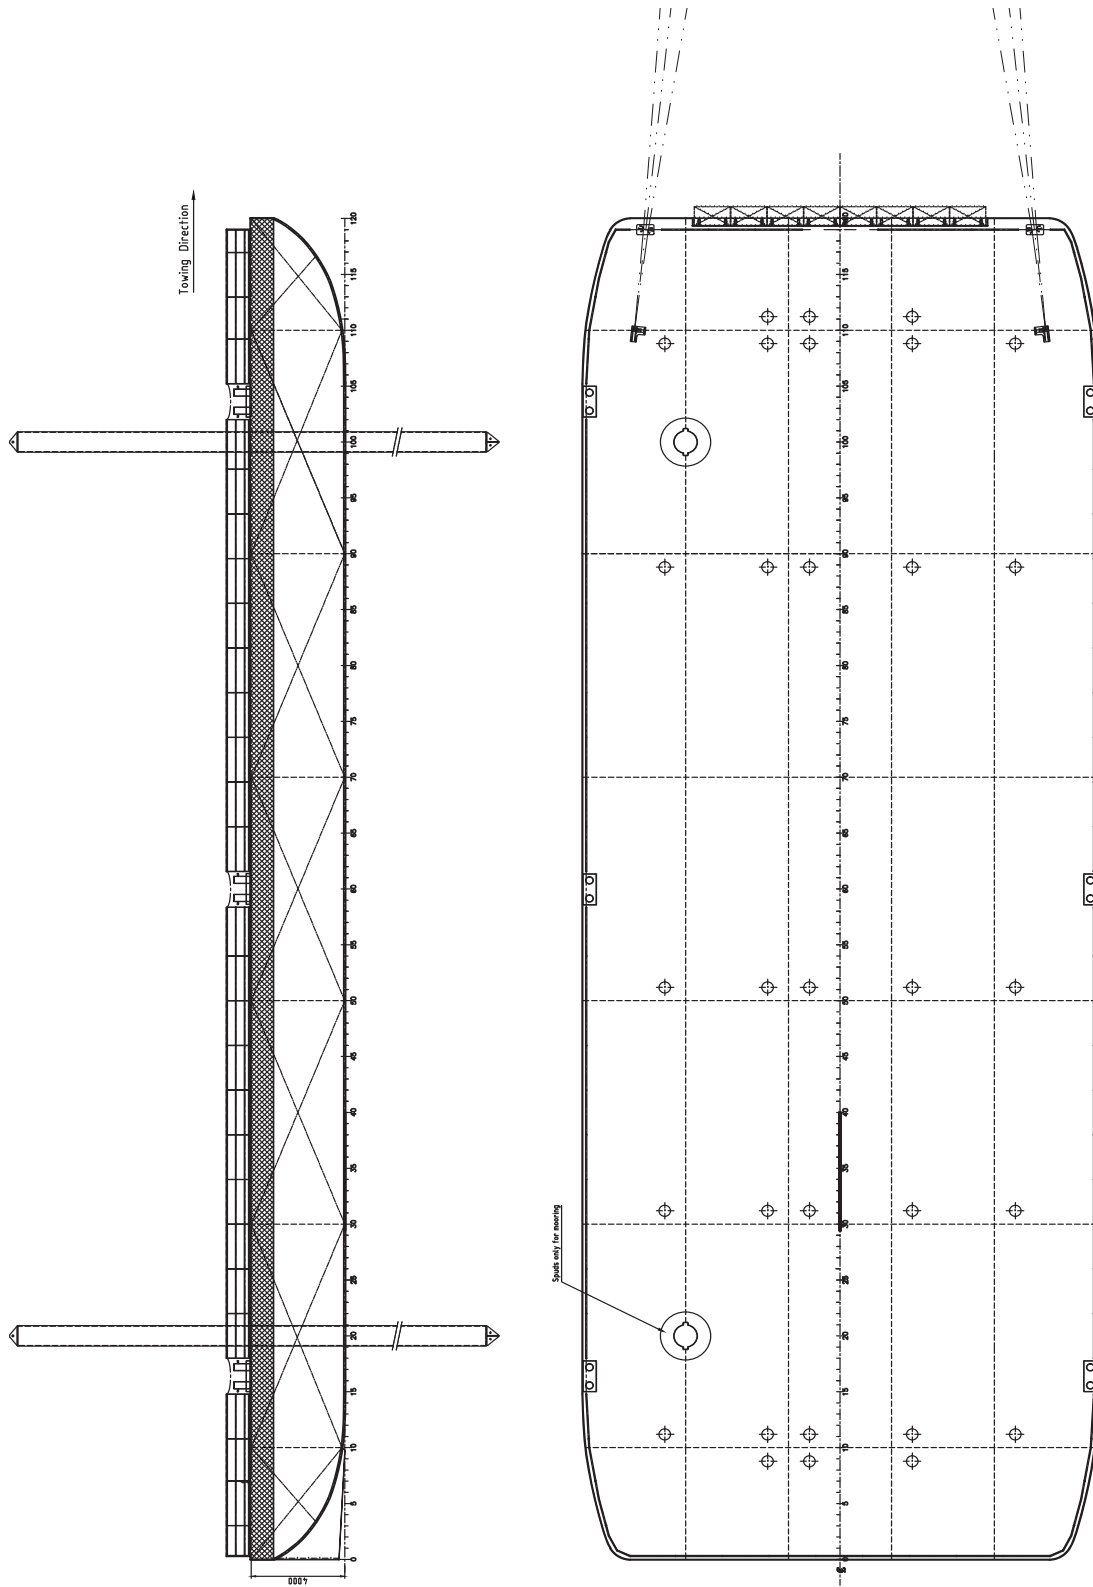

**EuroPontoon 6022 | NP 597**

GENERAL	
IMO NR	N/A
CALL SIGN	N/A
YEAR BUILT	2022
HOME PORT	Aalst
CLASSIFICATION	Bureau Veritas    HULL Unrestricted Navigation Unmanned Towing

DIMENSIONS		
LENGTH O.A.	60,00	meter
BREADTH MLD.	22,00	meter
DEPTH AT SIDE	4,00	meter
DRAUGHT MAX	3,20	meter
DRAUGHT MIN	0,65	meter
CAPACITY		
GROSS TONNAGE	1374	ton
NET TONNAGE	412	ton
LIGHT SHIPWEIGHT	746	ton
CARGO CAPACITY	3337	ton
DECK LOAD	20	ton m <sup>2</sup>
CONSTRUCTION		
DECK PLATE THICKNESS	12	mm
SHEERSTRAKE THICKNESS	25	mm
NUMBER OF COMPARTMENTS	31 void spaces	

STANDARD OUTFITTING	
BOLLARDS	6 x double bollards
MANHOLES	Flush type manholes
TOWING BRACKETS	2 x towing brackets SWL 120 t at the bow
FAIRLEADS	2 x pieces SWL 120 ton
SPUD HOLES	2 x at PS side
OPTIONS	
TOWING ARRANGEMENT	Towing bridle with chains and emergency towing arrangement
DECK EQUIPMENT	Various of all kind and different deck equipment; cranes, winches, power-packs, accommodation units ect
SPUD POLES	Spuds with a diameter of 914 mm
SPUD HANDLING ARRANGEMENT	Spuds leg lifting cylinders, including stand diesel driven hydraulic power unit (HPU)
RO-RO RAMPS	Winch operated or hydraulic
LADDERS	Boarding ladders