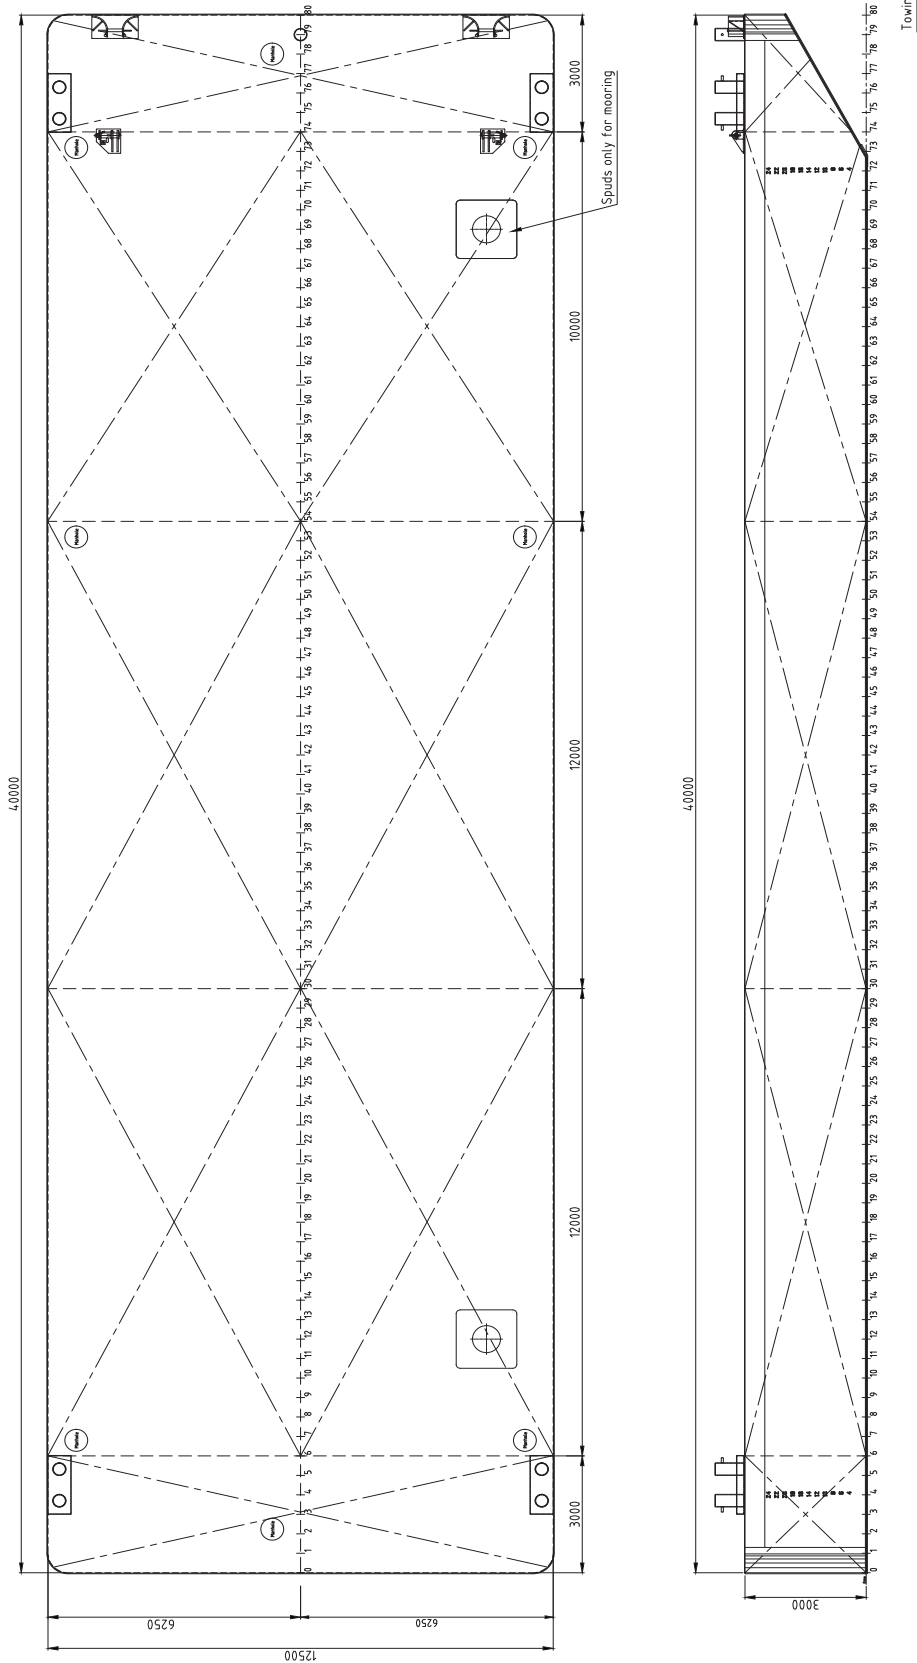

## EuroPontoon 4013 | NP 545

DIMENSIONS	
LENGTH O.A.	40,00 meter
BREADTH MLD.	12,50 meter
DEPTH AT SIDE	3,00 meter
DRAUGHT MAX	2,34 meter
DRAUGHT MIN	0,50 meter
CAPACITY	
GROSS TONNAGE	382 ton
NET TONNAGE	114 ton
LIGHT SHIPWEIGHT	233 ton
CARGO CAPACITY	850 ton
DECK LOAD	10 ton m <sup>2</sup>
CONSTRUCTION	
DECK PLATE THICKNESS	10 mm
SHEERSTRAKE THICKNESS	25 mm
NUMBER OF COMPARTMENTS	8 void spaces

STANDARD OUTFITTING	
BOLLARDS	4 x double bollards 1 x single bollard
MANHOLES	Flush type manholes
TOWING BRACKETS	2 x towing brackets SWL 120 ton at the bow
FAIRLEADS	2 x pieces SWL 120 ton
SPUD HOLE	2 x at SB side
OPTIONS	
TOWING ARRANGEMENT	Towing bridle with chains and emergency towing arrangement
DECK EQUIPMENT	Various of all kind and different deck equipment; cranes, winches, power-packs, accommodation units ect
SPUD POLES	Spuds with a diameter of 762 mm
SPUD HANDLING ARRANGEMENT	Spuds leg lifting cylinders, including stand diesel driven hydraulic power unit (HPU)
RO-RO RAMPS	Winch operated or hydraulic
LADDERS	Boarding ladders