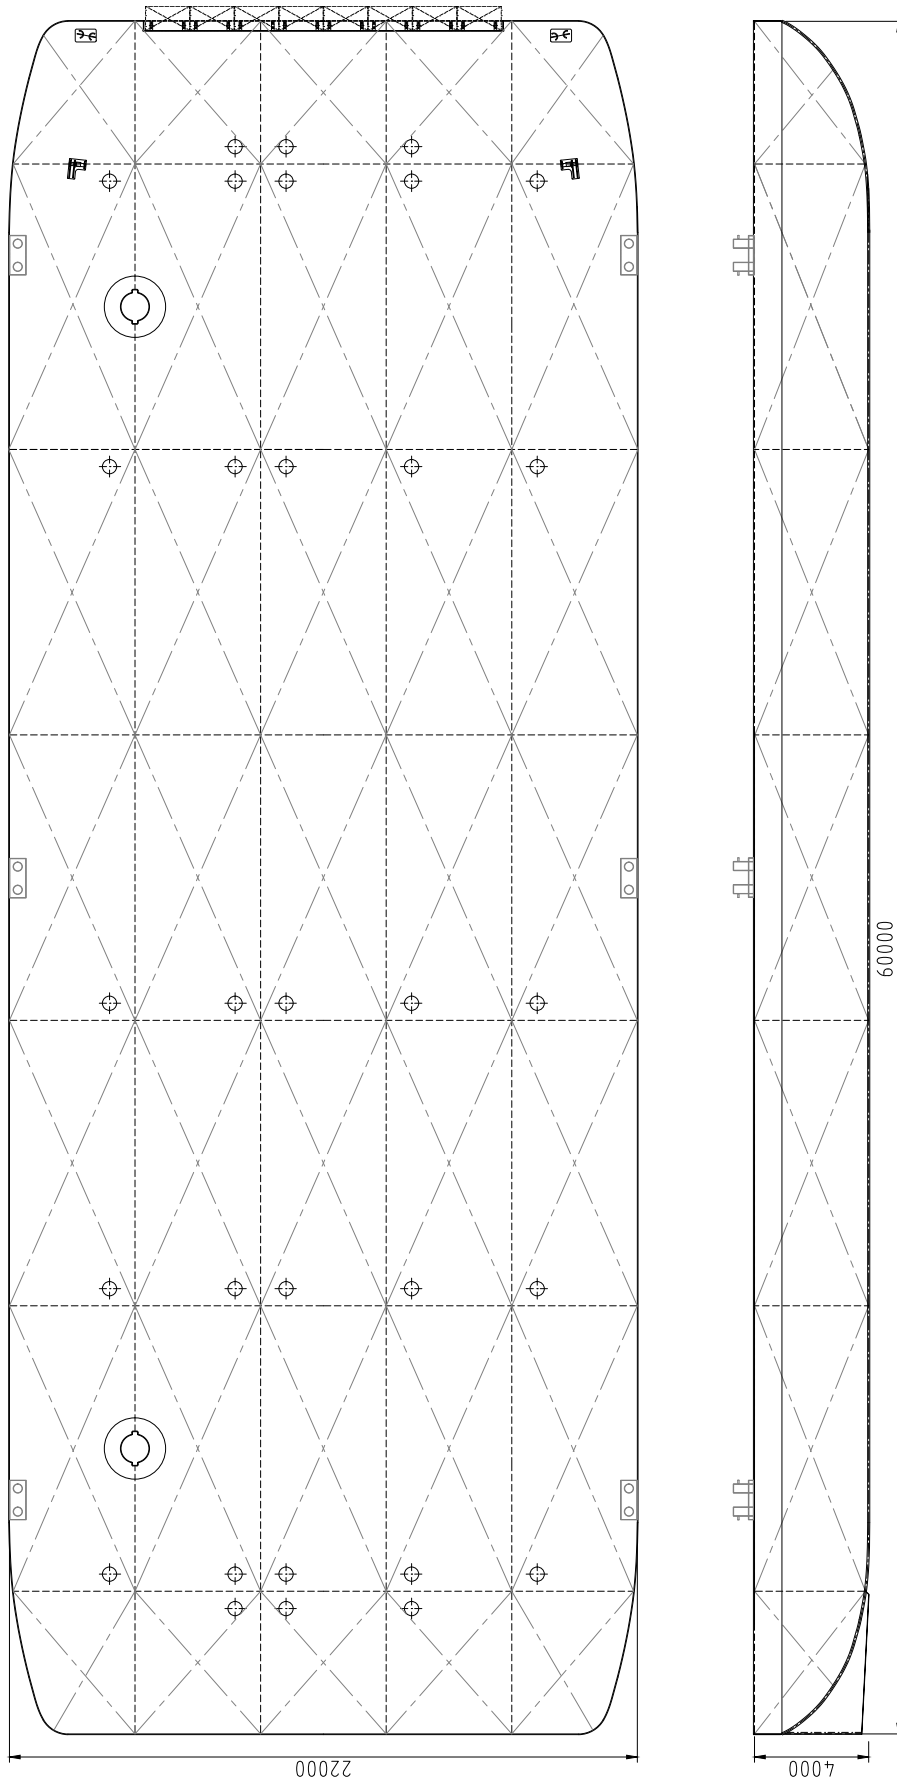

**EuroPontoon 6022 | NP 561**

GENERAL	
IMO NR	N/A
CALL SIGN	N/A
YEAR BUILT	2019
HOME PORT	Aalst
CLASSIFICATION	Bureau Veritas    HULL Unrestricted Navigation Unmanned Towing

DIMENSIONS		
LENGTH O.A.	60,00	meter
BREADTH MLD.	22,00	meter
DEPTH AT SIDE	4,00	meter
DRAUGHT MAX	3,20	meter
DRAUGHT MIN	0,67	meter
CAPACITY		
GROSS TONNAGE	1381	ton
NET TONNAGE	414	ton
LIGHT SHIPWEIGHT	741	ton
CARGO CAPACITY	3342	ton
DECK LOAD	20	ton m <sup>2</sup>
CONSTRUCTION		
DECK PLATE THICKNESS	12	mm
SHEERSTRAKE THICKNESS	25	mm
NUMBER OF COMPARTMENTS	31 void spaces	

STANDARD OUTFITTING	
BOLLARDS	6 x double bollards
MANHOLES	Flush type manholes
TOWING BRACKETS	2 x towing brackets SWL 120 ton at the bow
FAIRLEADS	2 x pieces SWL 120 ton
SPUD HOLES	2 x at PS side
OPTIONS	
TOWING ARRANGEMENT	Towing bridle with chains and emergency towing arrangement
DECK EQUIPMENT	Various of all kind and different deck equipment; cranes, winches, power-packs, accommodation units ect
SPUD POLES	Spuds with a diameter of 914 mm
SPUD HANDLING ARRANGEMENT	Spuds leg lifting cylinders, including stand diesel driven hydraulic power unit (HPU)
RO-RO RAMPS	Winch operated or hydraulic
LADDERS	Boarding ladders