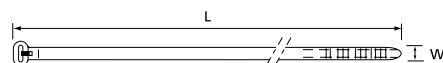

Dimensions