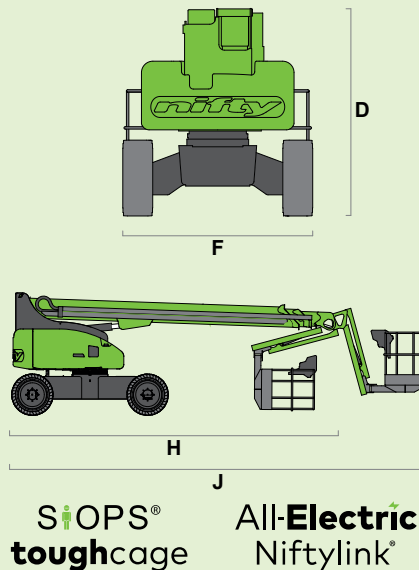

niftylift

HR22SE

(A) 21.7m
71ft

(B) 19.7m
65ft

(C) 18.8m
62ft

280kg
620lbs

2.4m x 0.9m
7ft 10in x 2ft 11in

150°

170°

(D) 2.7m
8ft 10in

(F) 2.49m
8ft 2in

(H) 7.2m
23ft 7in

(J) 9.09m
29ft 10in

0.55m
1ft 10in

5.5km/h
3.4mph

7.72m
25ft 4in

30%
17°

9980kg
22000lbs

All-Electric

niftylift

Chalkdell Drive, Shenley Wood,
Milton Keynes, MK5 6GF
England, United Kingdom
+44 1908 223456
sales@niftylift.com
www.niftylift.com