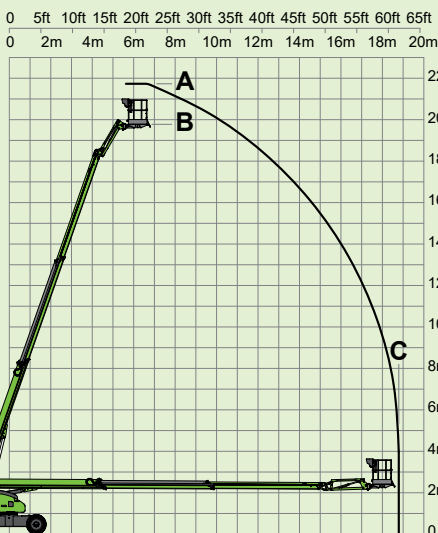

niftylift

HR22SE

(A) 21.7m
71ft

(B) 19.7m
65ft

(C) 18.8m
62ft

280kg
620lbs

2.4m x 0.9m
7ft 10in x 2ft 11in

150°

170°

(D) 2.7m
8ft 10in

(F) 2.49m
8ft 2in

(H) 7.2m
23ft 7in

(J) 9.09m
29ft 10in

0.55m
1ft 10in

5.5km/h
3.4mph

7.72m
25ft 4in

30%
17°

9980kg
22000lbs

All-Electric

niftylift

Chalkdell Drive, Shenley Wood,
Milton Keynes, MK5 6GF
England, United Kingdom
+44 1908 223456
sales@niftylift.com
www.niftylift.com