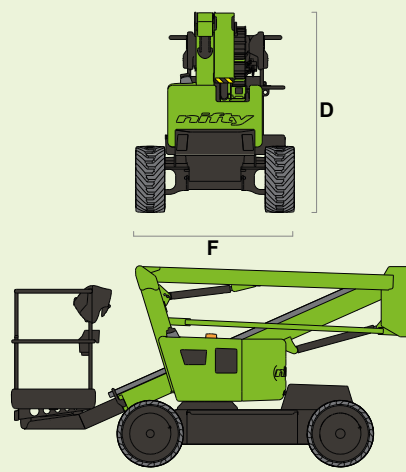

niftylift

HR12 4x4

(A) 12.1m
39ft 6in

(B) 10.1m
33ft

(C) 6.4m
21ft

227kg
500lbs

1.05m x 0.7m
3ft 5in x 2ft 4in

(D) 1.99m
6ft 6in

(F) 1.6m
5ft 3in

(J) 4.05m
13ft 3in

5.25km/h
3.3mph

3.5m
11ft 6in

40%
22°

3450kg
7605lbs

Hybrid²

SiOPS[®] Gen² Hybrid
toughcage Niftylink[®]