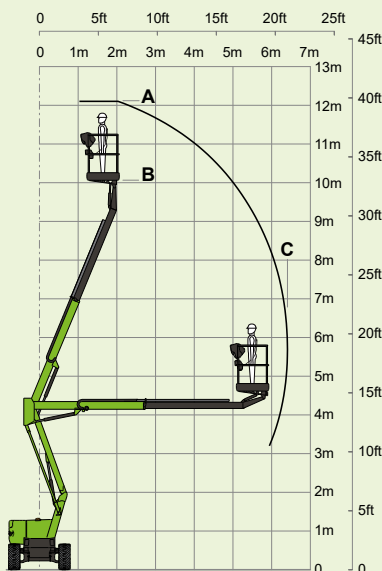

niftylift

HR12 4x4

(A) 12.1m
39ft 6in

(B) 10.1m
33ft

(C) 6.4m
21ft

227kg
500lbs

1.05m x 0.7m
3ft 5in x 2ft 4in

(D) 1.99m
6ft 6in

(F) 1.6m
5ft 3in

(J) 4.05m
13ft 3in

5.25km/h
3.3mph

3.5m
11ft 6in

40%
22°

3450kg
7605lbs

Hybrid²

SiOPS[®] Gen² Hybrid
toughcage Niftylink[®]