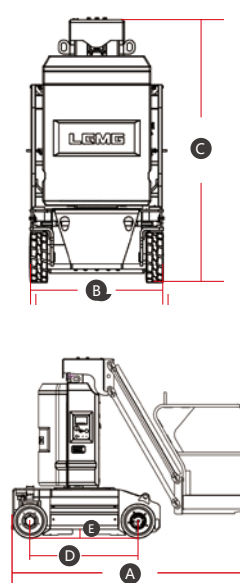

LGMG Vertical Mast Lifts

SPECIFICATIONS

MODELS	M0810JE (M2640JE)	
Measurements	Metric	Imperial
Working Height Max.	10m	32'10"
Platform Height(Raised)	8m	26'3"
Horizontal Outreach	3.2m	10'6"
Up and Over Clearance Max.	6.6m	21'8"
Platform Size(LxW)	0.98x0.72m	39"x28"
A Overall Length	2.6m	8'6"
B Overall Width	1m	3'3"
C Overall Height(Stowed)	1.99m	6'6"
D Wheelbase	1.2m	3'11"
E Ground Clearance	0.1m	4"
PRODUCTIVITY		
Max. Platform Occupancy	2 (in) / 1 (out)	
Platform Capacity	200kg	440 lbs
Drive Mode	Rear Wheel	
Brakes	Rear Wheel	
Turntable Rotation	345°	345°
Max. Drive Speed (Stowed)	5km/h	3mph
Max. Drive Speed (Raised)	0.43km/h	0.27mph
Gradeability	25%	25%
Tailswing	0	0
Tire Size	380x130mm	15"x5"
POWER		
Power Source	24V 250Ah	
HYDRAULIC SYSTEM		
Hydraulic Oil Capacity	6.5L	1.7gal
WEIGHT		
Machine Weight (CE/ANSI)	2720kg	5997 lbs

STANDARD FEATURES

Proportional control	Emergency stop device
Horn/Hour meter	Charge protection system
Full-height drive	Manual emergency pump
All motions alarm	Telematics connector
Brake release	Descent alarm with flashing beacon
Emergency descent	Solid non-marking tires
Tilt alarm	

OPTIONAL

AC power to platform	Anti-collision protection
Telematics	Biodegradable hydraulic oil