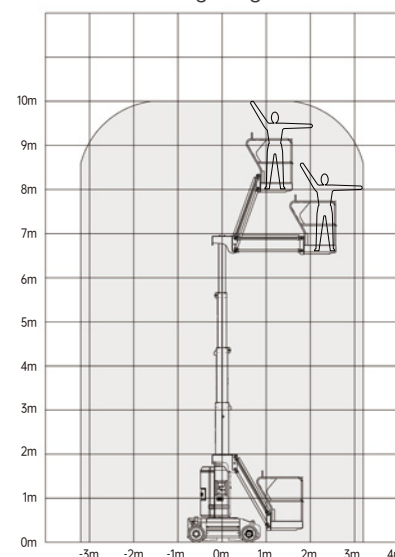

M0810JE Working Range