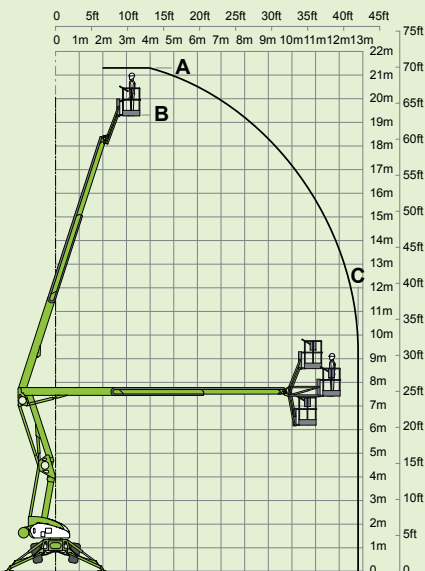

niftylift

Chalkdell Drive, Shenley Wood,
Milton Keynes, MK5 6GF
England, United Kingdom
+44 (0)1908 223456
sales@niftylift.com
www.niftylift.com

IS-102