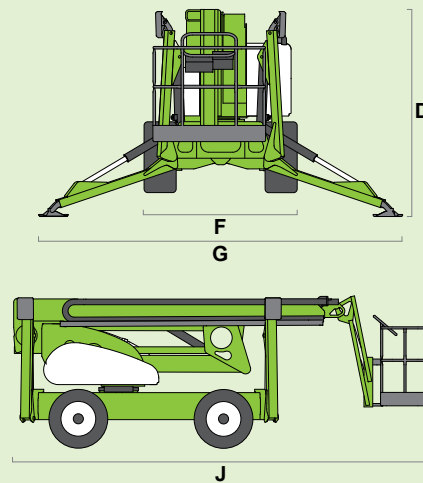

niftylift

Chalkdell Drive, Shenley Wood,
Milton Keynes, MK5 6GF
England, United Kingdom
+44 (0)1908 223456
sales@niftylift.com
www.niftylift.com

IS-102