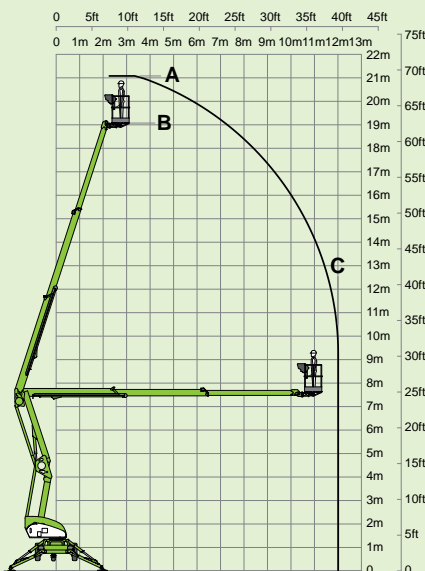

niftylift

210

(A) 21m
69ft

(B) 19m
62ft 6in

(C) 12m
39ft 6in

225kg
500lbs

1.4m x 0.7m
4ft 7in x 2ft 4in

100°

(D) 2.27m
7ft 5in

(F) 1.8m
5ft 11in

(G) 4.3m
14ft 1in

(J) 6.95m
22ft 10in

3495kg
7700lbs

niftylift

Chalkdell Drive, Shenley Wood,
Milton Keynes, MK5 6GF
England, United Kingdom
+44 (0)1908 223456
sales@niftylift.com
www.niftylift.com