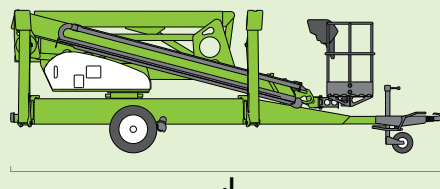

niftylift

210

(A) 21m
69ft

(B) 19m
62ft 6in

(C) 12m
39ft 6in

225kg
500lbs

1.4m x 0.7m
4ft 7in x 2ft 4in

100°

(D) 2.27m
7ft 5in

(F) 1.8m
5ft 11in

(G) 4.3m
14ft 1in

(J) 6.95m
22ft 10in

3495kg
7700lbs

niftylift

Chalkdell Drive, Shenley Wood,
Milton Keynes, MK5 6GF
England, United Kingdom
+44 (0)1908 223456
sales@niftylift.com
www.niftylift.com