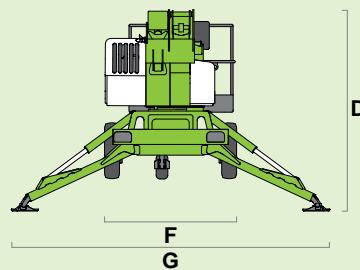

niftylift

210

(A) 21m
69ft

(B) 19m
62ft 6in

(C) 12m
39ft 6in

225kg
500lbs

1.4m x 0.7m
4ft 7in x 2ft 4in

100°

(D) 2.27m
7ft 5in

(F) 1.8m
5ft 11in

(G) 4.3m
14ft 1in

(J) 6.95m
22ft 10in

3495kg
7700lbs

niftylift

Chalkdell Drive, Shenley Wood,
Milton Keynes, MK5 6GF
England, United Kingdom
+44 (0)1908 223456
sales@niftylift.com
www.niftylift.com