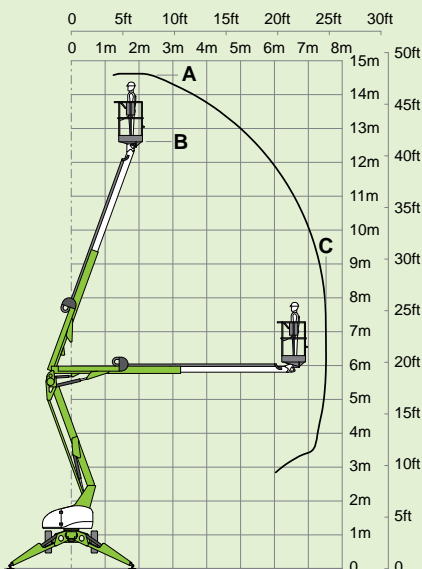

niftylift

150T

(A) 14.7m
48ft 6in

(B) 12.7m
42ft

(C) 7.55m
25ft

225kg
500lbs

1.4m x 0.7m
4ft 7in x 2ft 4in

(D) 2m
6ft 7in

(F) 1.6m
5ft 3in

(G) 3.8m
12ft 6in

(J) 5.55m
18ft 3in

1775kg
3915lbs

niftylift

Chalkdell Drive, Shenley Wood,
Milton Keynes, MK5 6GF
England, United Kingdom
+44 (0)1908 223456
sales@niftylift.com
www.niftylift.com