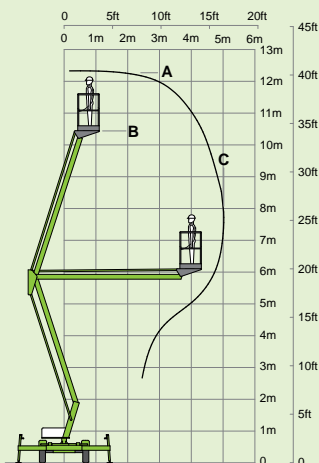

niftylift

120

(A) 12.33m
40ft 6in

(B) 10.33m
34ft

(C) 5m
16ft 6in

200kg
440lbs

1.1m x 0.65m
3ft 7in x 2ft 2in

(D) 1.9m
6ft 3in

(E) 1.1m
3ft 7in

(F) 1.5m
4ft 11in

(G) 2.7m
8ft 10in

(J) 5.75m
18ft 10in

1195kg
2630lbs

niftylift

Chalkdell Drive, Shenley Wood,
Milton Keynes, MK5 6GF
England, United Kingdom
+44 (0)1908 223456
sales@niftylift.com
www.niftylift.com