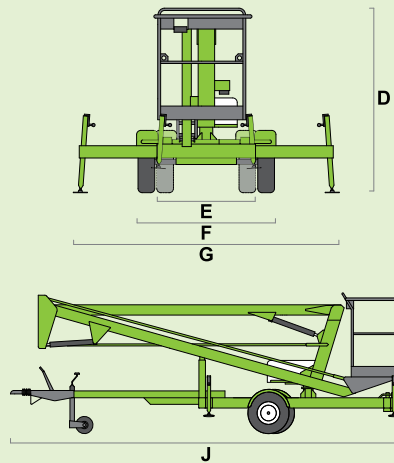

niftylift

120

(A) 12.33m
40ft 6in

(B) 10.33m
34ft

(C) 5m
16ft 6in

200kg
440lbs

1.1m x 0.65m
3ft 7in x 2ft 2in

(D) 1.9m
6ft 3in

(E) 1.1m
3ft 7in

(F) 1.5m
4ft 11in

(G) 2.7m
8ft 10in

(J) 5.75m
18ft 10in

1195kg
2630lbs

niftylift

Chalkdell Drive, Shenley Wood,
Milton Keynes, MK5 6GF
England, United Kingdom
+44 (0)1908 223456
sales@niftylift.com
www.niftylift.com