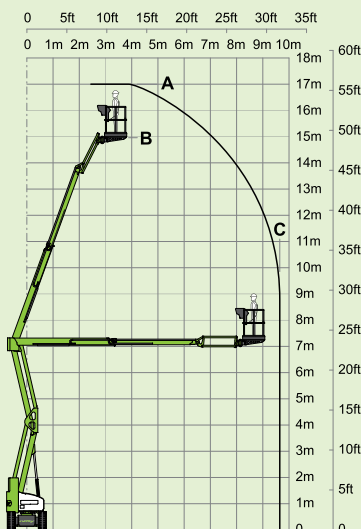

niftylift

HR17N

(A) 17m
56ft

(B) 15m
49ft 6in

(C) 9.7m
32ft

225kg
500lbs

1.5m x 0.8m
4ft 11in x 2ft 8in

150°

180°

(D) 1.99m
6ft 6in

(F) 1.5m
4ft 11in

(H) 4.93m
16ft 2in

(J) 6.4m
21ft

3.5km/h
2.2mph

3.5m
11ft 6in

25%
14°

7780kg*/7650kg
17155lbs*/16870lbs

SiOPS® toughcage

niftylift

Chalkdell Drive, Shenley Wood,
Milton Keynes, MK5 6GF
England, United Kingdom
+44 (0)1908 223456
sales@niftylift.com
www.niftylift.com

IS-103

7780kg*/7650kg
17155lbs*/16870lbs