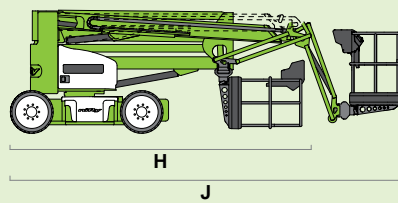

SiOPS® toughcage

niftylift

Chalkdell Drive, Shenley Wood,
Milton Keynes, MK5 6GF
England, United Kingdom
+44 (0)1908 223456
sales@niftylift.com
www.niftylift.com