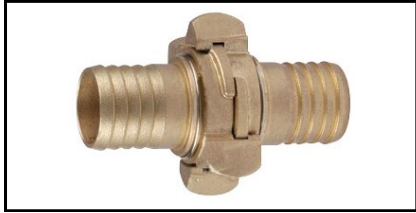

NAKAJIMA

NOR - LAS

UNI - ITALIEN

GUILLEMIN

GUILLEMIN

I.S.C.

NAKAJIMA -JAPANESE (brass)

LD 61 mm x 1.1/2 inch hose pillar
LD 74 mm x 2 inch hose pillar
LD 74 mm x 2 inch female thread
LD 74 mm x 2.1/2 inch hose pillar
LD 74 mm cap with chain
LD 92 mm x 2 inch hose pillar
LD 92 mm x 2 inch female thread
LD 92 mm x 2.1/2 inch hose pillar
LD 92 mm x 2.1/2 female thread
LD 92 mm cap with chain

NOR-LAS - NORWEGIAN (brass)

NOR3-LD 50 mm x 1.1/2" hose pillar
NOR3-LD 50 mm x 1.1/2" female thread
NOR3-LD 50 mm cap with chain
NOR2-LD 66 mm x 2" hose pillar
NOR2-LD 66 mm x 2" female thread
NOR2-LD 66 mm cap with chain
NOR1-LD 83 mm x 2" hose pillar
NOR1-LD 83 mm x 2.1/2 pillar
NOR1-LD 83 mm x 2" female thread
NOR1-LD 83 mm x 2.1/2" female thread
NOR1-LD 83 mm cap with chain

UNI-ITALIANS-(brass)

UNI 45 x 1.3/4" hose pillar
UNI 45 female x 2" female thread
UNI 45 cap with female thread
UNI 45 cap with male thread
UNI 70 x 2.3/4" hose pillar
UNI 70 female x 2.1/2" female thread
UNI 70 cap with female thread
UNI 70 cap with male thread

ISC- INTERNATIONAL SHORE CONNECTION

Brass with 2" BSP male thread (*standard*)
Brass with 2.1/2" BSP male thread (*no stock item*)
Shore connection complete with rubber gasket

Other sizes couplings and adaptors on request