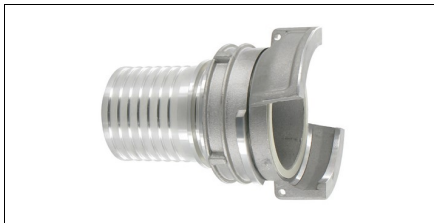

NAKAJIMA

NOR - LAS

UNI - ITALIEN

GUILLEMIN

GUILLEMIN

I.S.C.

NAKAJIMA -JAPANESE (brass)

LD 61 mm x 1.1/2 inch hose pillar
LD 74 mm x 2 inch hose pillar
LD 74 mm x 2 inch female thread
LD 74 mm x 2.1/2 inch hose pillar
LD 74 mm cap with chain
LD 92 mm x 2 inch hose pillar
LD 92 mm x 2 inch female thread
LD 92 mm x 2.1/2 inch hose pillar
LD 92 mm x 2.1/2 female thread
LD 92 mm cap with chain

NOR-LAS - NORWEGIAN (brass)

NOR3-LD 50 mm x 1.1/2" hose pillar
NOR3-LD 50 mm x 1.1/2" female thread
NOR3-LD 50 mm cap with chain
NOR2-LD 66 mm x 2" hose pillar
NOR2-LD 66 mm x 2" female thread
NOR2-LD 66 mm cap with chain
NOR1-LD 83 mm x 2" hose pillar
NOR1-LD 83 mm x 2.1/2 pillar
NOR1-LD 83 mm x 2" female thread
NOR1-LD 83 mm x 2.1/2" female thread
NOR1-LD 83 mm cap with chain

UNI-ITALIANS-(brass)

UNI 45 x 1.3/4" hose pillar
UNI 45 female x 2" female thread
UNI 45 cap with female thread
UNI 45 cap with male thread
UNI 70 x 2.3/4" hose pillar
UNI 70 female x 2.1/2" female thread
UNI 70 cap with female thread
UNI 70 cap with male thread

ISC- INTERNATIONAL SHORE CONNECTION

Brass with 2" BSP male thread (*standard*)
Brass with 2.1/2" BSP male thread (*no stock item*)
Shore connection complete with rubber gasket

Other sizes couplings and adaptors on request